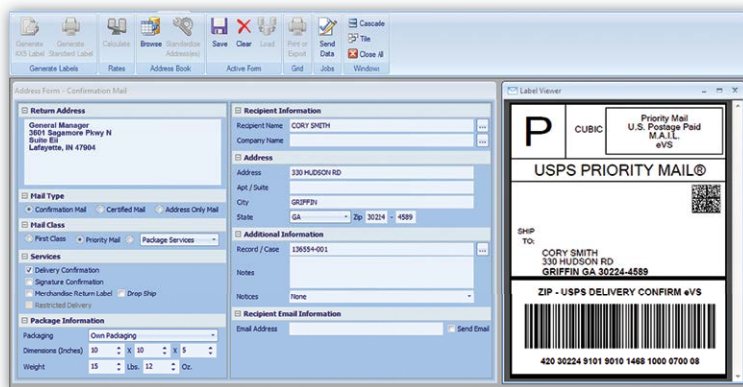

ConfirmDelivery for Windows

Get the same software on your desktop that you use to prepare online signature and delivery confirmation mail! It still includes multi-criteria and multi-event search to maximize your flexibility.

More options: batch and file merge capabilities • Greater convenience
No additional expense for the software, maintenance or support

Key Features

- No maintenance or support required
- Maintain data privacy (e.g., medical, financial, legal environments)
- Upfront address verification/correction with zip+4 assignment
- Return Merchandise Service - labels generated simultaneously if desired
- Import/export tasks eliminated – direct connect to your data
- Generate shipping labels or address sheets
- Configurable margins for various label stock
- Installs on any PC and connects seamlessly to multiple database types:
 - Enterprise Resource Planning
 - Customer Relationship Management
 - Warehouse/Shipping applications
 - Excel/SQL/Oracle and more
- Rapidly processes large volumes in automated environments
- Versatile batch processing/data extraction capabilities for mail-merge applications
- System works behind the scenes
- Streamlines generation of mailing labels or address sheets for USPS signature or delivery confirmation
- Maximizes information management with two-way integration
 - pull data from company system for addressing:
 - recipient
 - internal reference number
 - notice
 - push data back to your database:
 - USPS corrected address
 - USPS tracking number
 - Expected delivery date
 - Shipping Zone
 - Weight