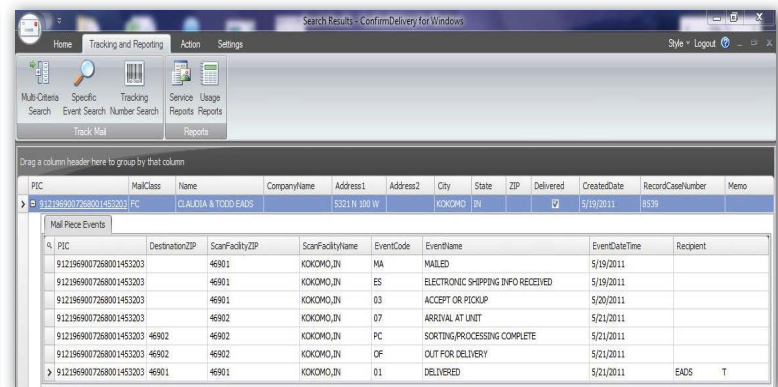

ConfirmDelivery for Windows

Get the same software on your desktop that you use to prepare online signature and delivery confirmation mail! It still includes multi-criteria and multi-event search to maximize your flexibility.

More options: batch and file merge capabilities • Greater convenience
No additional expense for the software, maintenance or support

Key Features

- No maintenance or support required
- Maintain data privacy (e.g., medical, financial, legal environments)
- Upfront address verification/correction with zip+4 assignment
- Return Merchandise Service - labels generated simultaneously if desired
- Import/export tasks eliminated – direct connect to your data
- Generate shipping labels or address sheets
- Configurable margins for various label stock
- Installs on any PC and connects seamlessly to multiple database types:
 - Enterprise Resource Planning
 - Customer Relationship Management
 - Warehouse/Shipping applications
 - Excel/SQL/Oracle and more
- Rapidly processes large volumes in automated environments
- Versatile batch processing/data extraction capabilities for mail-merge applications
- System works behind the scenes
- Streamlines generation of mailing labels or address sheets for USPS signature or delivery confirmation
- Maximizes information management with two-way integration
 - pull data from company system for addressing:
 - recipient
 - internal reference number
 - notice
 - push data back to your database:
 - USPS corrected address
 - USPS tracking number
 - Expected delivery date
 - Shipping Zone
 - Weight